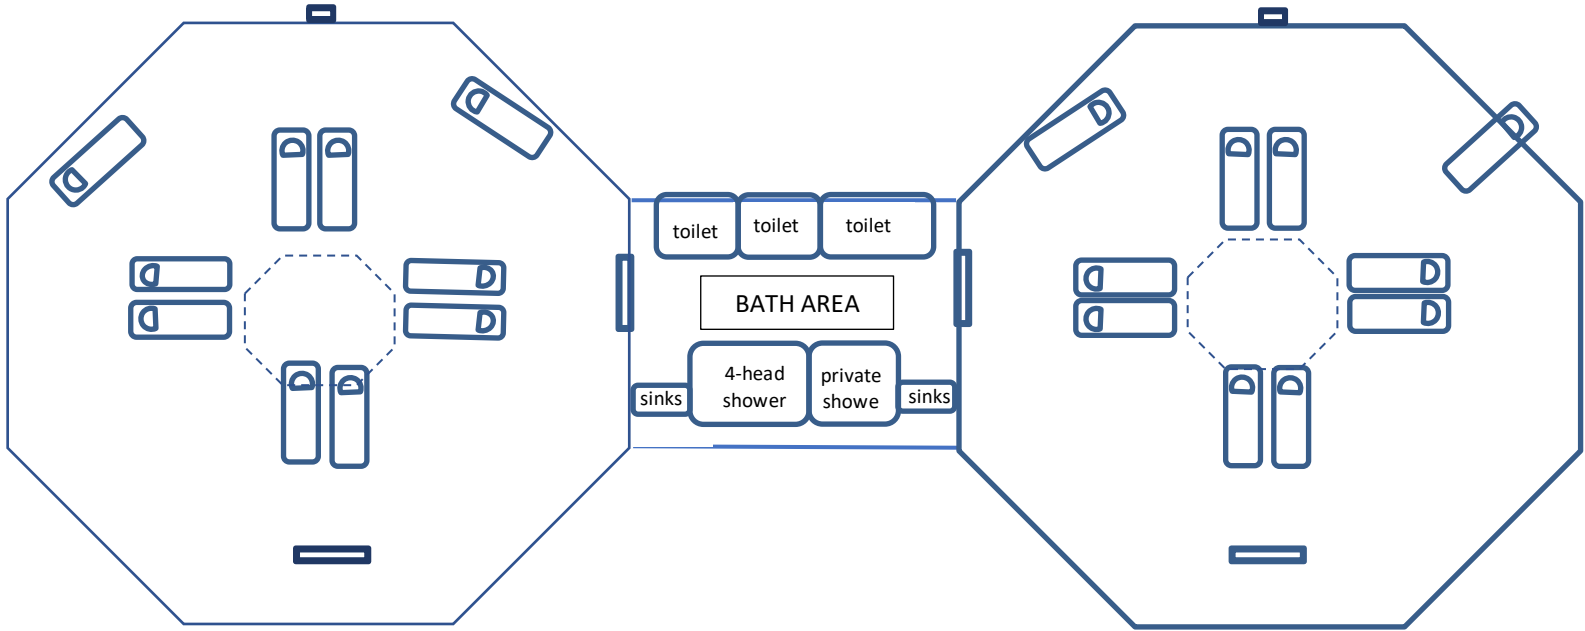

Easterseals Camp ASCCA

Building Description

Boys Cabins/Girls Cabins (Dorm Style)

We have 2 cabins that each sleep 80 people, one we call our Boys Cabin, and the other we call the Girls Cabin. Each cabin is broken up into 4 smaller “pods.” Each “pod” sleeps 20 (ten sets of bunk beds). Every 2 “pods” are adjoined by 1 large community style accessible bathroom.

CABIN NAME

CABIN NAME

-  EMERGENCY EXIT WINDOW
-  DOOR
-  BUNK BEDS

BOTTOM

TOP

BOTTOM

TOP

1	_____
2	_____
3	_____
4	_____
5	_____
6	_____
7	_____
8	_____
9	_____