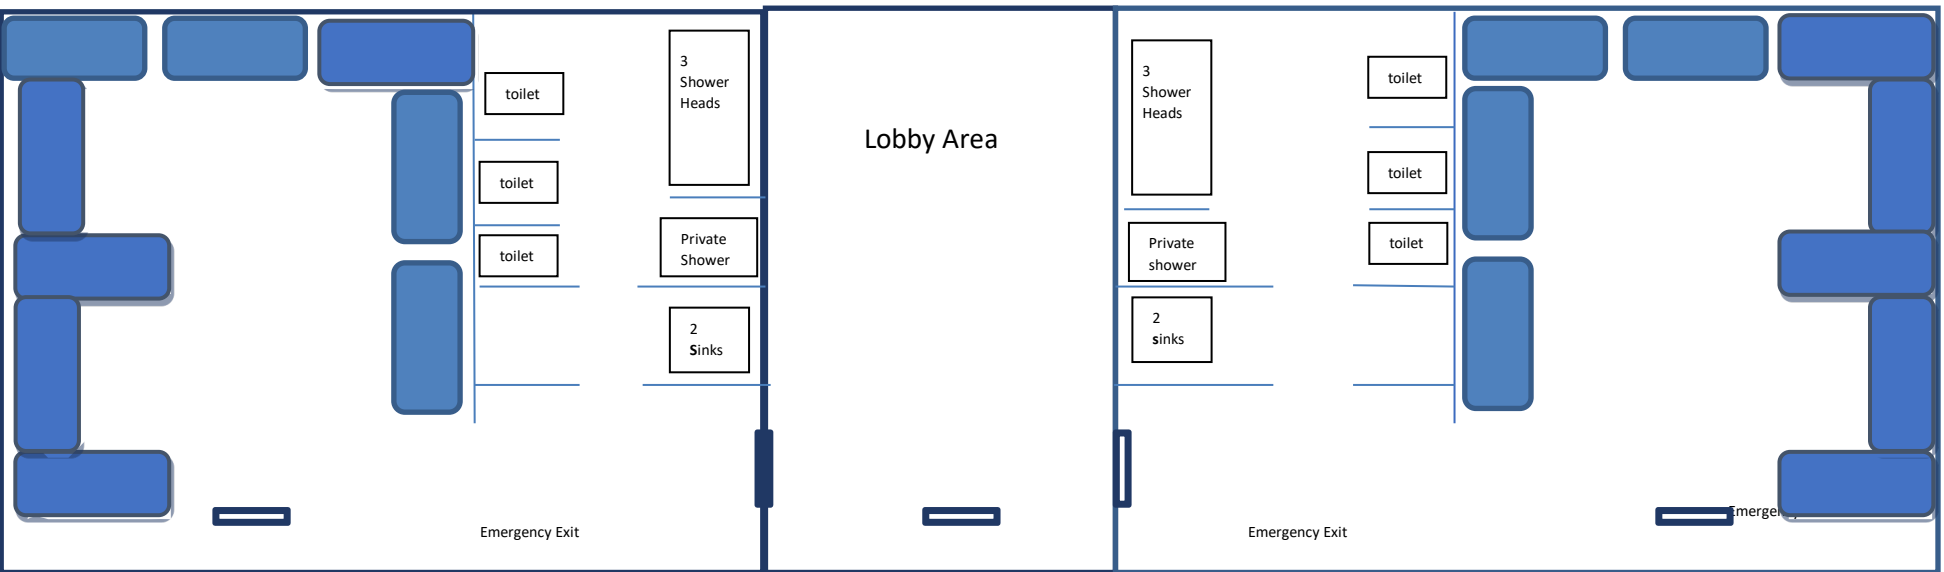

Easterseals Camp ASCCA

Building Descriptions

Davis Lodge (Dorm Style)

Davis Lodge is a 36-bed facility with 2 large bathrooms.

- **Lobby area in center of building that separates a male sleeping quarters and female sleeping quarters.**
- **Male side: 18 dorm style beds (9 bunk beds) and 1 large bathroom**
- **Female side: same as male side**
- **Linens available for extra fee**

DAVIS LODGE

total of 36 beds, 9 bunks per side

Bunk Beds