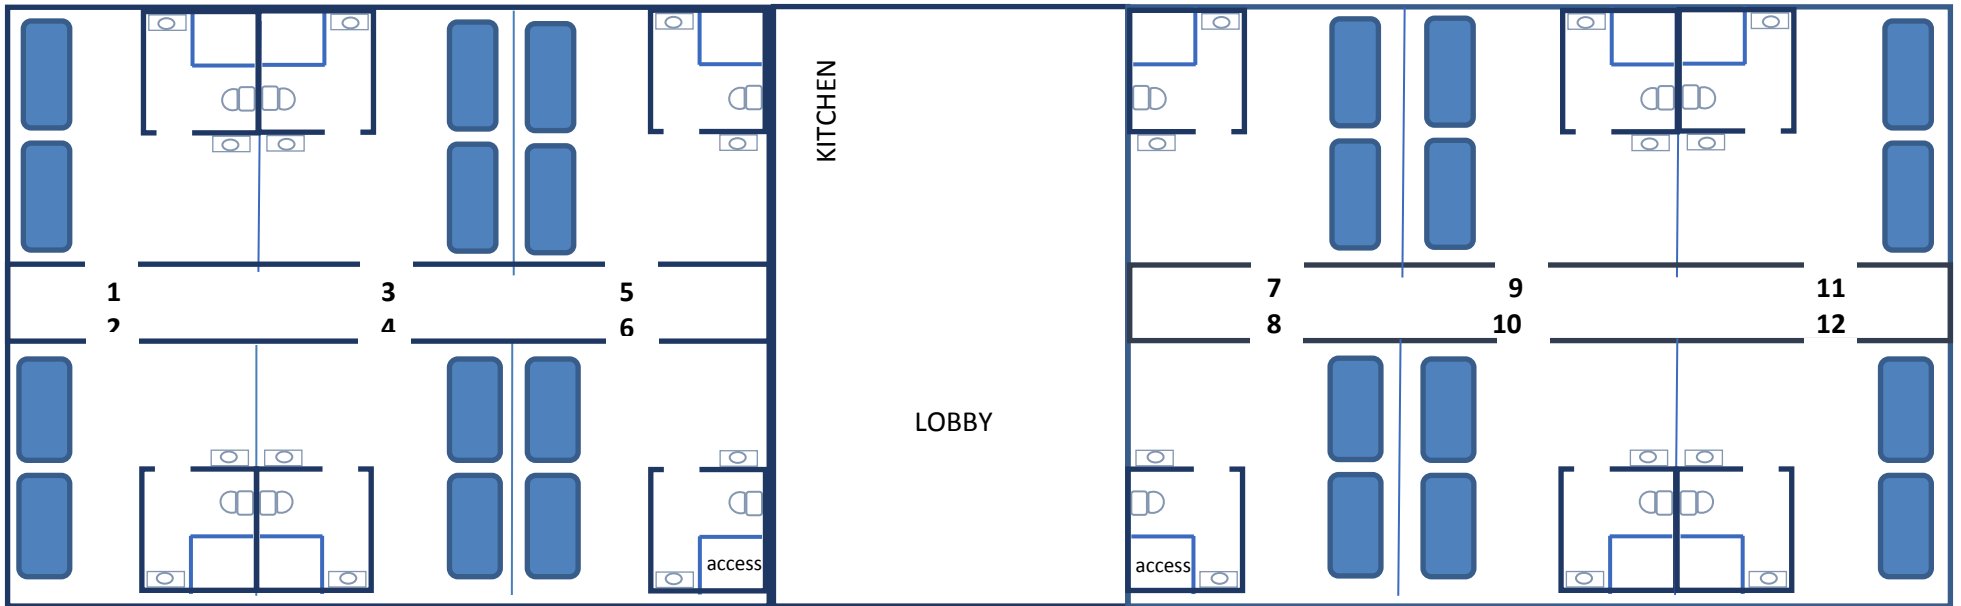

Easterseals Camp ASCCA

Building Descriptions

Lions/Rotary Lodge (semi-private rooms)

The Lions/Rotary Lodge is a 48-bed conference center and residential lodge. It has large and small meeting rooms and 2 kitchens. It will certainly fit your group or conference needs.

- 12 semi-private bedrooms: each room sleeps 4 (two sets bunk beds), 1 private bathroom in each room.
- 2 kitchens: one upstairs, one downstairs.
- 3rd floor: open loft with small deck, overlooking beautiful Lake Martin
- 2nd floor: large social and greeting area, 12 bedrooms, kitchen, large deck overlooking beautiful Lake Martin
- 1st floor: large meeting room (seats 150) with stage, kitchen, bathrooms, small meeting room, 2 washers and dryers

LIONS LODGE

Represents 4 beds (2 sets of bunk beds)

**There is also a downstairs basement with 2 meeting rooms, kitchen, bathrooms, stage, tables and chairs.